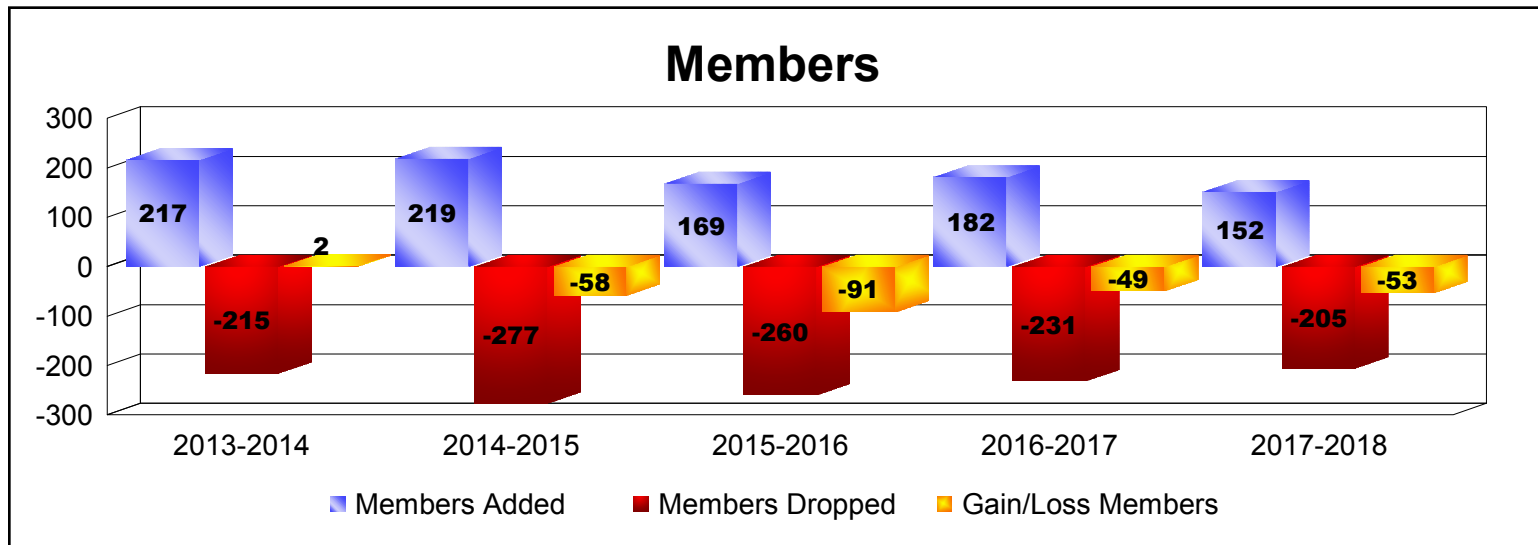

Year	New Clubs	Dropped Clubs	Gain/ Loss Clubs	New Members	Charter Members	Reinstate Members	Transfer Members	Total Member Added	Total Members Dropped	Gain/ Loss Members
2013-2014	1	-1	0	167	23	2	25	217	-215	2
2014-2015	1	-2	-1	164	27	0	28	219	-277	-58
2015-2016	0	-1	-1	137	2	10	20	169	-260	-91
2016-2017	0	-2	-2	156	4	7	15	182	-231	-49
2017-2018	0	-4	-4	131	2	2	17	152	-205	-53
Average	0	-2	-2	151	12	4	21	188	-238	-50

Year	New Clubs	Dropped Clubs	Gain/ Loss Clubs	New Members	Charter Members	Reinstate Members	Transfer Members	Total Member Added	Total Members Dropped	Gain/ Loss Members
2013-2014	1	0	1	52	32	0	0	84	-39	45
2014-2015	0	-1	-1	12	0	0	0	12	-68	-56
2015-2016	0	0	0	26	0	17	0	43	-59	-16
2016-2017	0	0	0	39	0	0	0	39	-34	5
2017-2018	0	0	0	1	0	0	0	1	-4	-3
Average	0	0	0	26	6	3	0	36	-41	-5