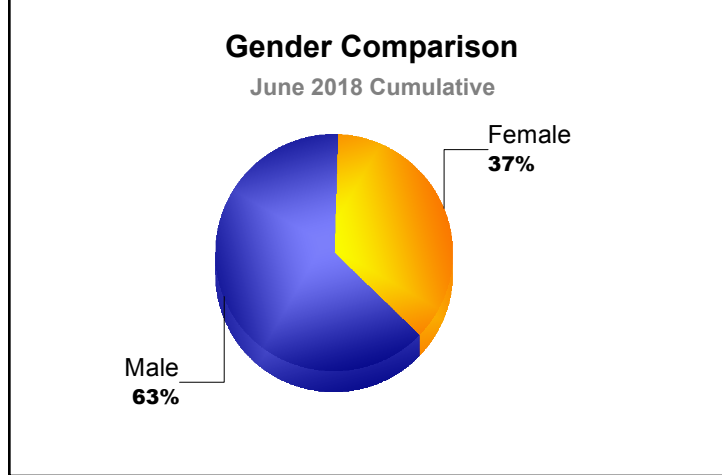

Year	New Clubs	Dropped Clubs	Gain/ Loss Clubs	New Members	Charter Members	Reinstate Members	Transfer Members	Total Member Added	Total Members Dropped	Gain/ Loss Members
2013-2014	1	-1	0	167	23	2	25	217	-215	2
2014-2015	1	-2	-1	164	27	0	28	219	-277	-58
2015-2016	0	-1	-1	137	2	10	20	169	-260	-91
2016-2017	0	-2	-2	156	4	7	15	182	-231	-49
2017-2018	0	-4	-4	131	2	2	17	152	-205	-53
Average	0	-2	-2	151	12	4	21	188	-238	-50