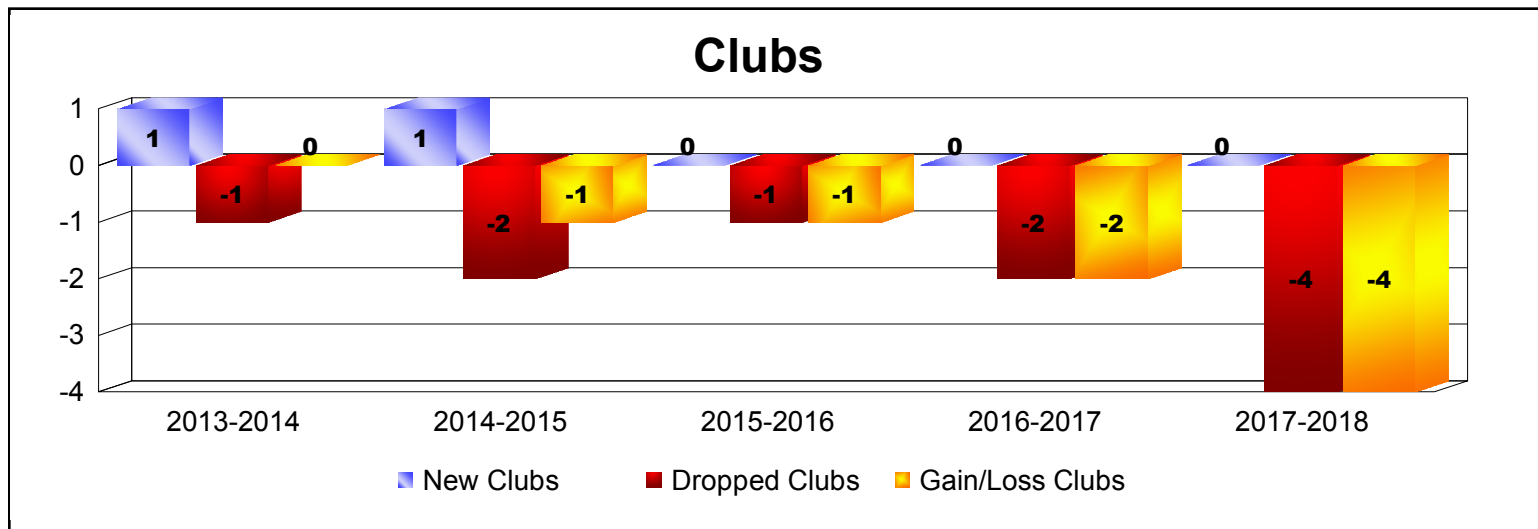

Year	New Clubs	Dropped Clubs	Gain/ Loss Clubs	New Members	Charter Members	Reinstate Members	Transfer Members	Total Member Added	Total Members Dropped	Gain/ Loss Members
2013-2014	1	-1	0	167	23	2	25	217	-215	2
2014-2015	1	-2	-1	164	27	0	28	219	-277	-58
2015-2016	0	-1	-1	137	2	10	20	169	-260	-91
2016-2017	0	-2	-2	156	4	7	15	182	-231	-49
2017-2018	0	-4	-4	131	2	2	17	152	-205	-53
Average	0	-2	-2	151	12	4	21	188	-238	-50

Year	New Clubs	Dropped Clubs	Gain/ Loss Clubs	New Members	Charter Members	Reinstate Members	Transfer Members	Total Member Added	Total Members Dropped	Gain/ Loss Members
2013-2014	1	0	1	52	32	0	0	84	-39	45
2014-2015	0	-1	-1	12	0	0	0	12	-68	-56
2015-2016	0	0	0	26	0	17	0	43	-59	-16
2016-2017	0	0	0	39	0	0	0	39	-34	5
2017-2018	0	0	0	1	0	0	0	1	-4	-3
Average	0	0	0	26	6	3	0	36	-41	-5