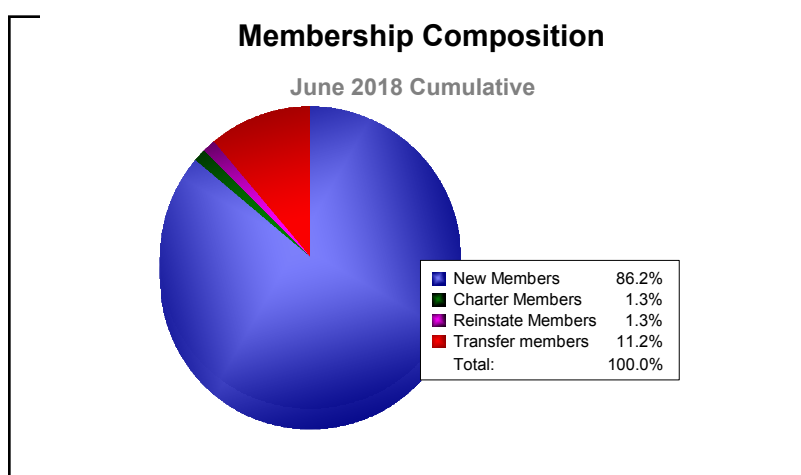

Year	New Clubs	Dropped Clubs	Gain/ Loss Clubs	New Members	Charter Members	Reinstate Members	Transfer Members	Total Member Added	Total Members Dropped	Gain/ Loss Members
2013-2014	1	-1	0	167	23	2	25	217	-215	2
2014-2015	1	-2	-1	164	27	0	28	219	-277	-58
2015-2016	0	-1	-1	137	2	10	20	169	-260	-91
2016-2017	0	-2	-2	156	4	7	15	182	-231	-49
2017-2018	0	-4	-4	131	2	2	17	152	-205	-53
Average	0	-2	-2	151	12	4	21	188	-238	-50